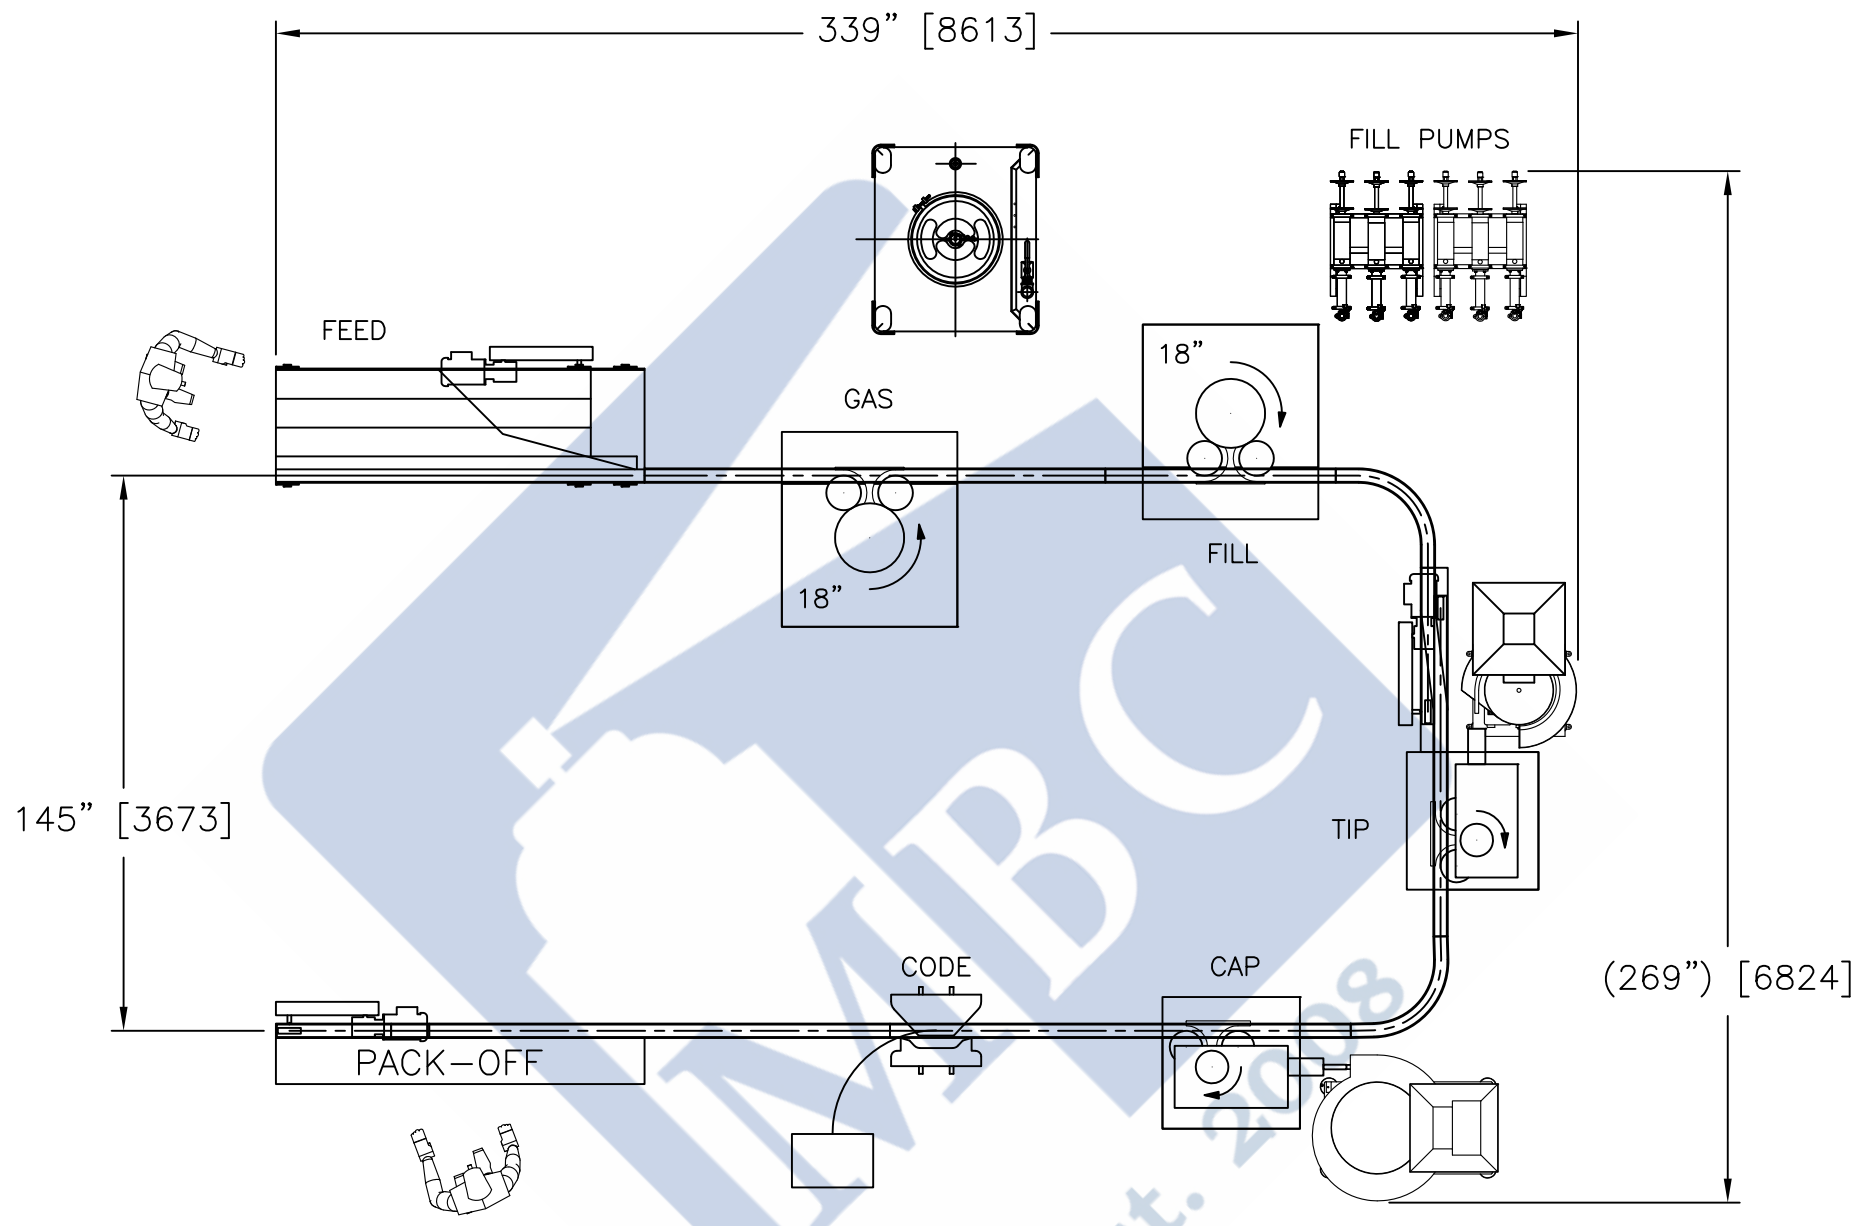

PH: +1 (847) 214-8843
 E: SALES@MBC-AEROSOL.COM
 W: MBC-AEROSOL.COM

	NAME	DATE	MBC Aerosol		
DRAWN	MBC	01/12/11			
TITLE: ROTARY INDEX 50CPM BOV AEROSOL LINE					
PROPRIETARY AND CONFIDENTIAL <small>THE INFORMATION CONTAINED IN THIS DRAWING IS THE SOLE PROPERTY OF MBC. ANY REPRODUCTION IN PART OR AS A WHOLE IS STRICTLY PROHIBITED.</small>			SIZE B	DWG. NO. BOV50	REV.
			SCALE: 1:50	SHEET 1 OF 1	